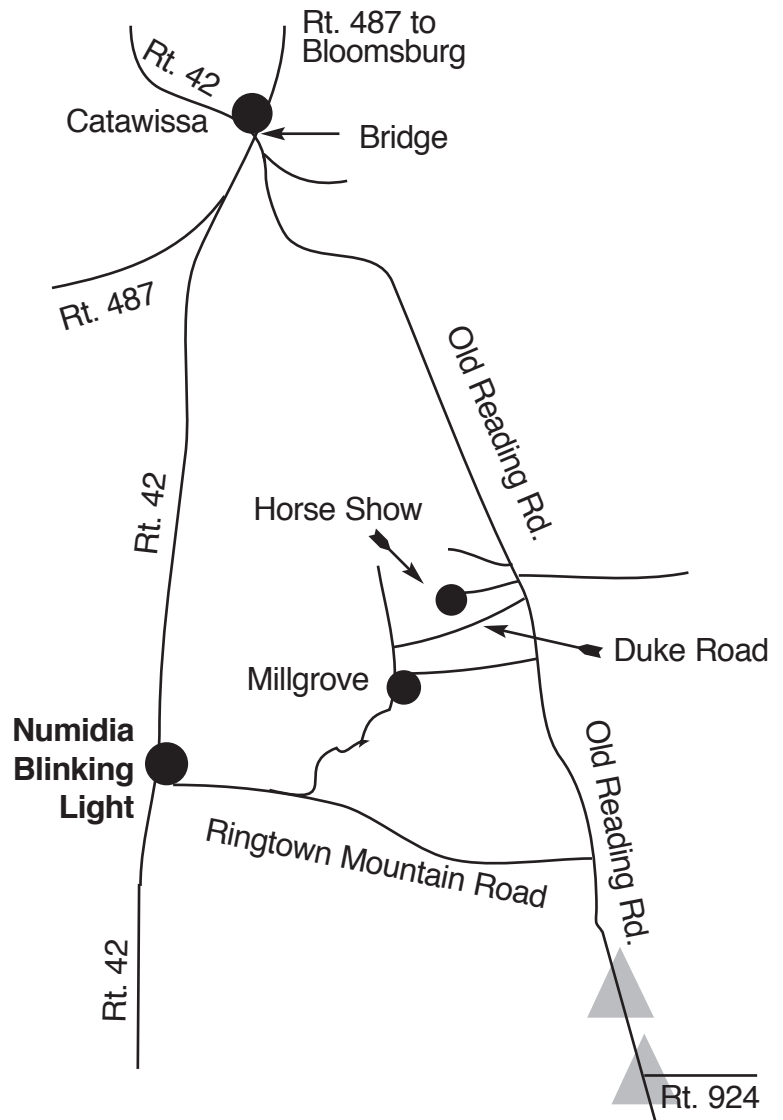

Peaceable Kingdom Dressage Show Directions

1514 Old Reading Road
Catawissa, Pennsylvania 17820
Phone: 570-799-5590

At the blinking light in Numidia turn onto
Ringtown Mountain Road.

Stay on that road until you come to a "T"
in the road. At that "T" go left onto Old
Reading Road.

We are at 1514 Old Reading Road on the left.
There is a Peaceable Kingdom Bed &
Breakfast sign at the end of our driveway.

After turning onto our driveway be sure to
stop at the large sign and pick up a map to
show you the horse trailer parking areas, food
and beverage area, bathroom, water for
horses, etc.

*Please let us know how we are doing by
filling out one of our comment cards located
in the food and beverage area.*

Please note: There are other ways to get to
our farm, but some involve steep hills and sharp
turns. So, unless you know of a way that a horse
trailer can easily maneuver, it is best to follow the
directions listed here.